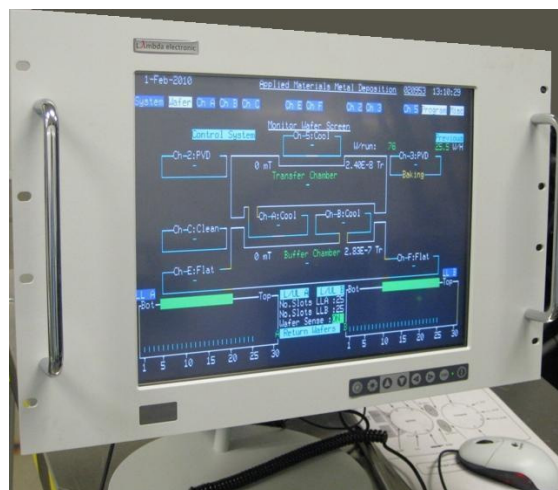

Converter Box is applicable for the following systems:

Applied Materials

PI 9500

Lambda Converter

Lambda Converter

Technical Product Description & Benefits

- Lambda Converter with Standard LCD replaces CRT Lightpen monitor
- Operating with Mouse or existing Lightpen and switch (PnP)
- Low power utilization (CRT's : 90 W, LCD 40 W / Converter 5 W)
- Ergonomic Interface

Mounting

- Stand Alone with table desk top base

Circuit diagram: